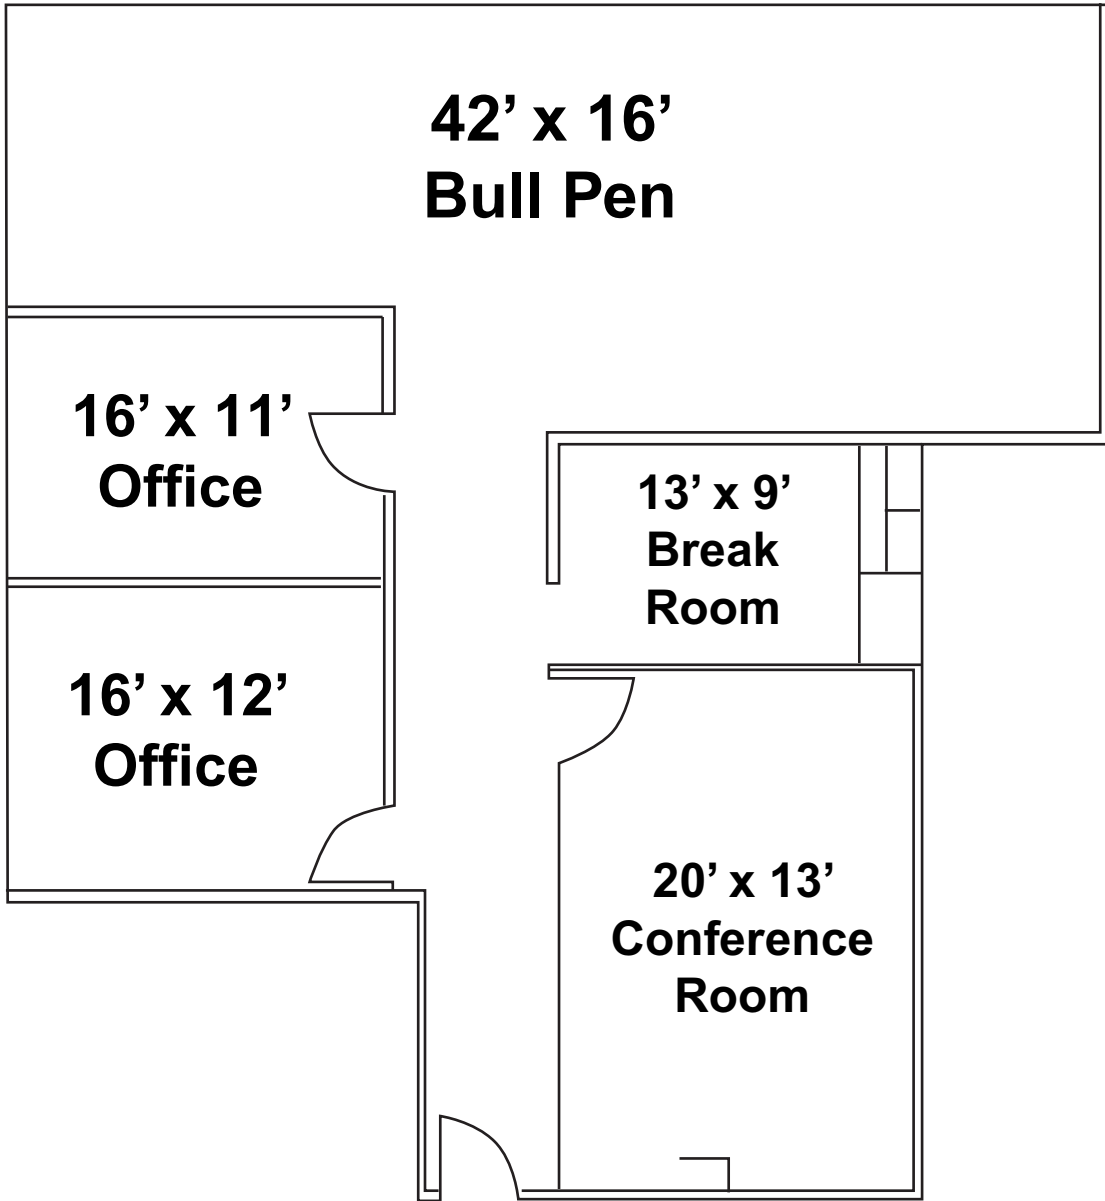

Windows

Windows

2nd Floor 1533 Sq. Feet

*Dimensions are Approximate